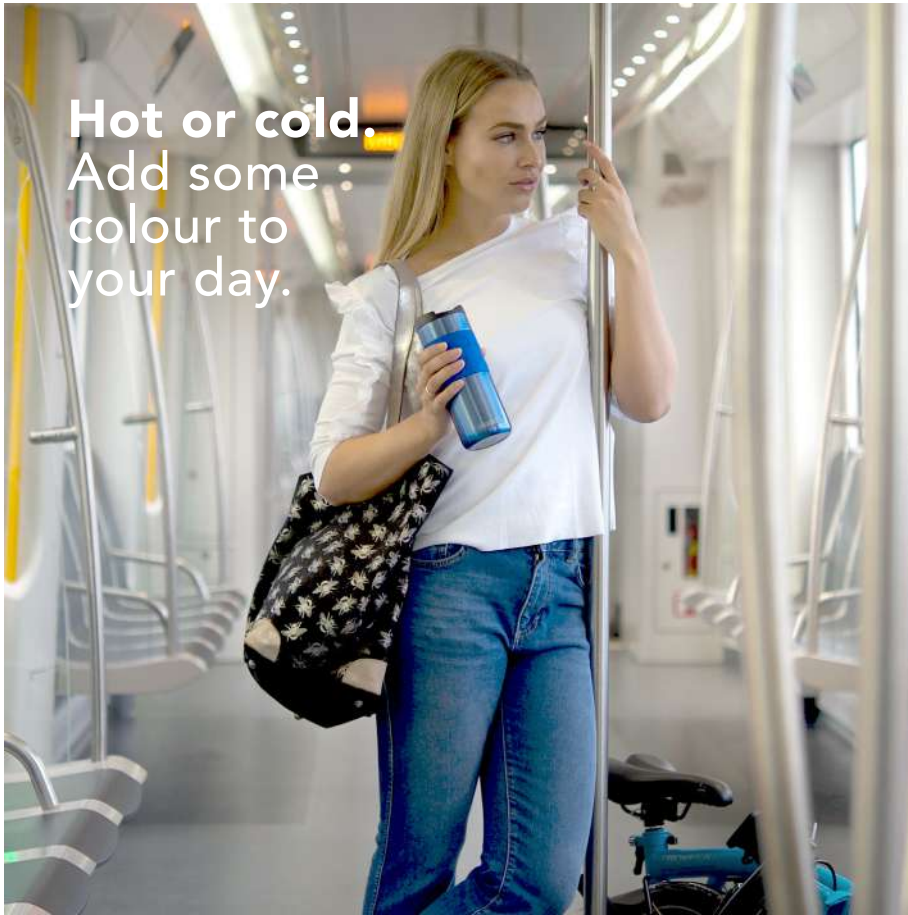

Hot or cold.
Add some
colour to
your day.